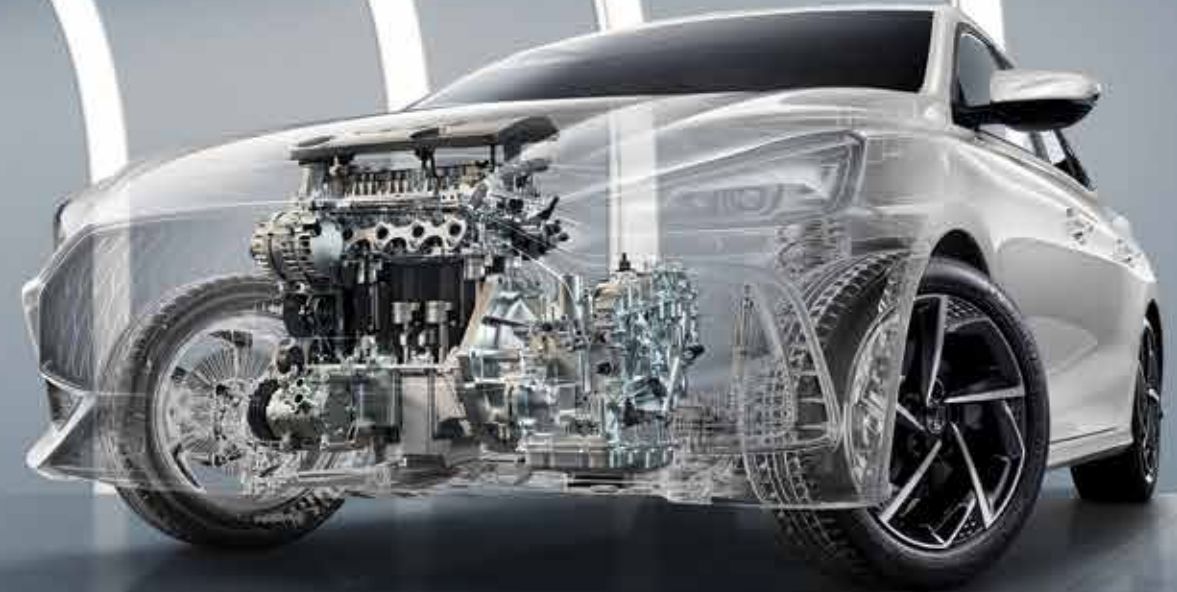

Ducktail Spoiler
The spoiler has a striking sporty appearance while enhancing the car's aerodynamics.

Dual Exhaust Tip Finisher
The Dual Exhaust Tip Finisher adds a sporty edge to your ride, combining style and performance to ensure a thrilling experience on every drive.

Black Leather Seats with Red Accents

The seats embody sleek sophistication with a pop of colour, perfect for adding a touch of boldness to your everyday drive.

Function that follows form

The MG5's advanced performance features deliver an unparalleled driving experience with optimal stability and efficiency. Every journey becomes a pleasure as the MG5 expertly balances dynamic power and handling.

114 HP
Output

8-Speed
iCVT Transmission

150 Nm
Max Torque

Powertrain
1.5L DVVT

Segment-Leading Wheelbase
The long 2680mm wheelbase enhances stability and comfort, providing a smooth and controlled ride.

Dynamic Powertrain
Power meets efficiency in the MG5 with its 1.5L DVVT engine, High Efficiency Atkinson Cycle, and Bosch cooling.

Efficient Transmission
Engineered for durability with a rigorous 2.35 million kilometers durability test, the MG5 8-speed iCVT transmission delivers 97% power transfer efficiency and rapid 0.1-second gear shifts.